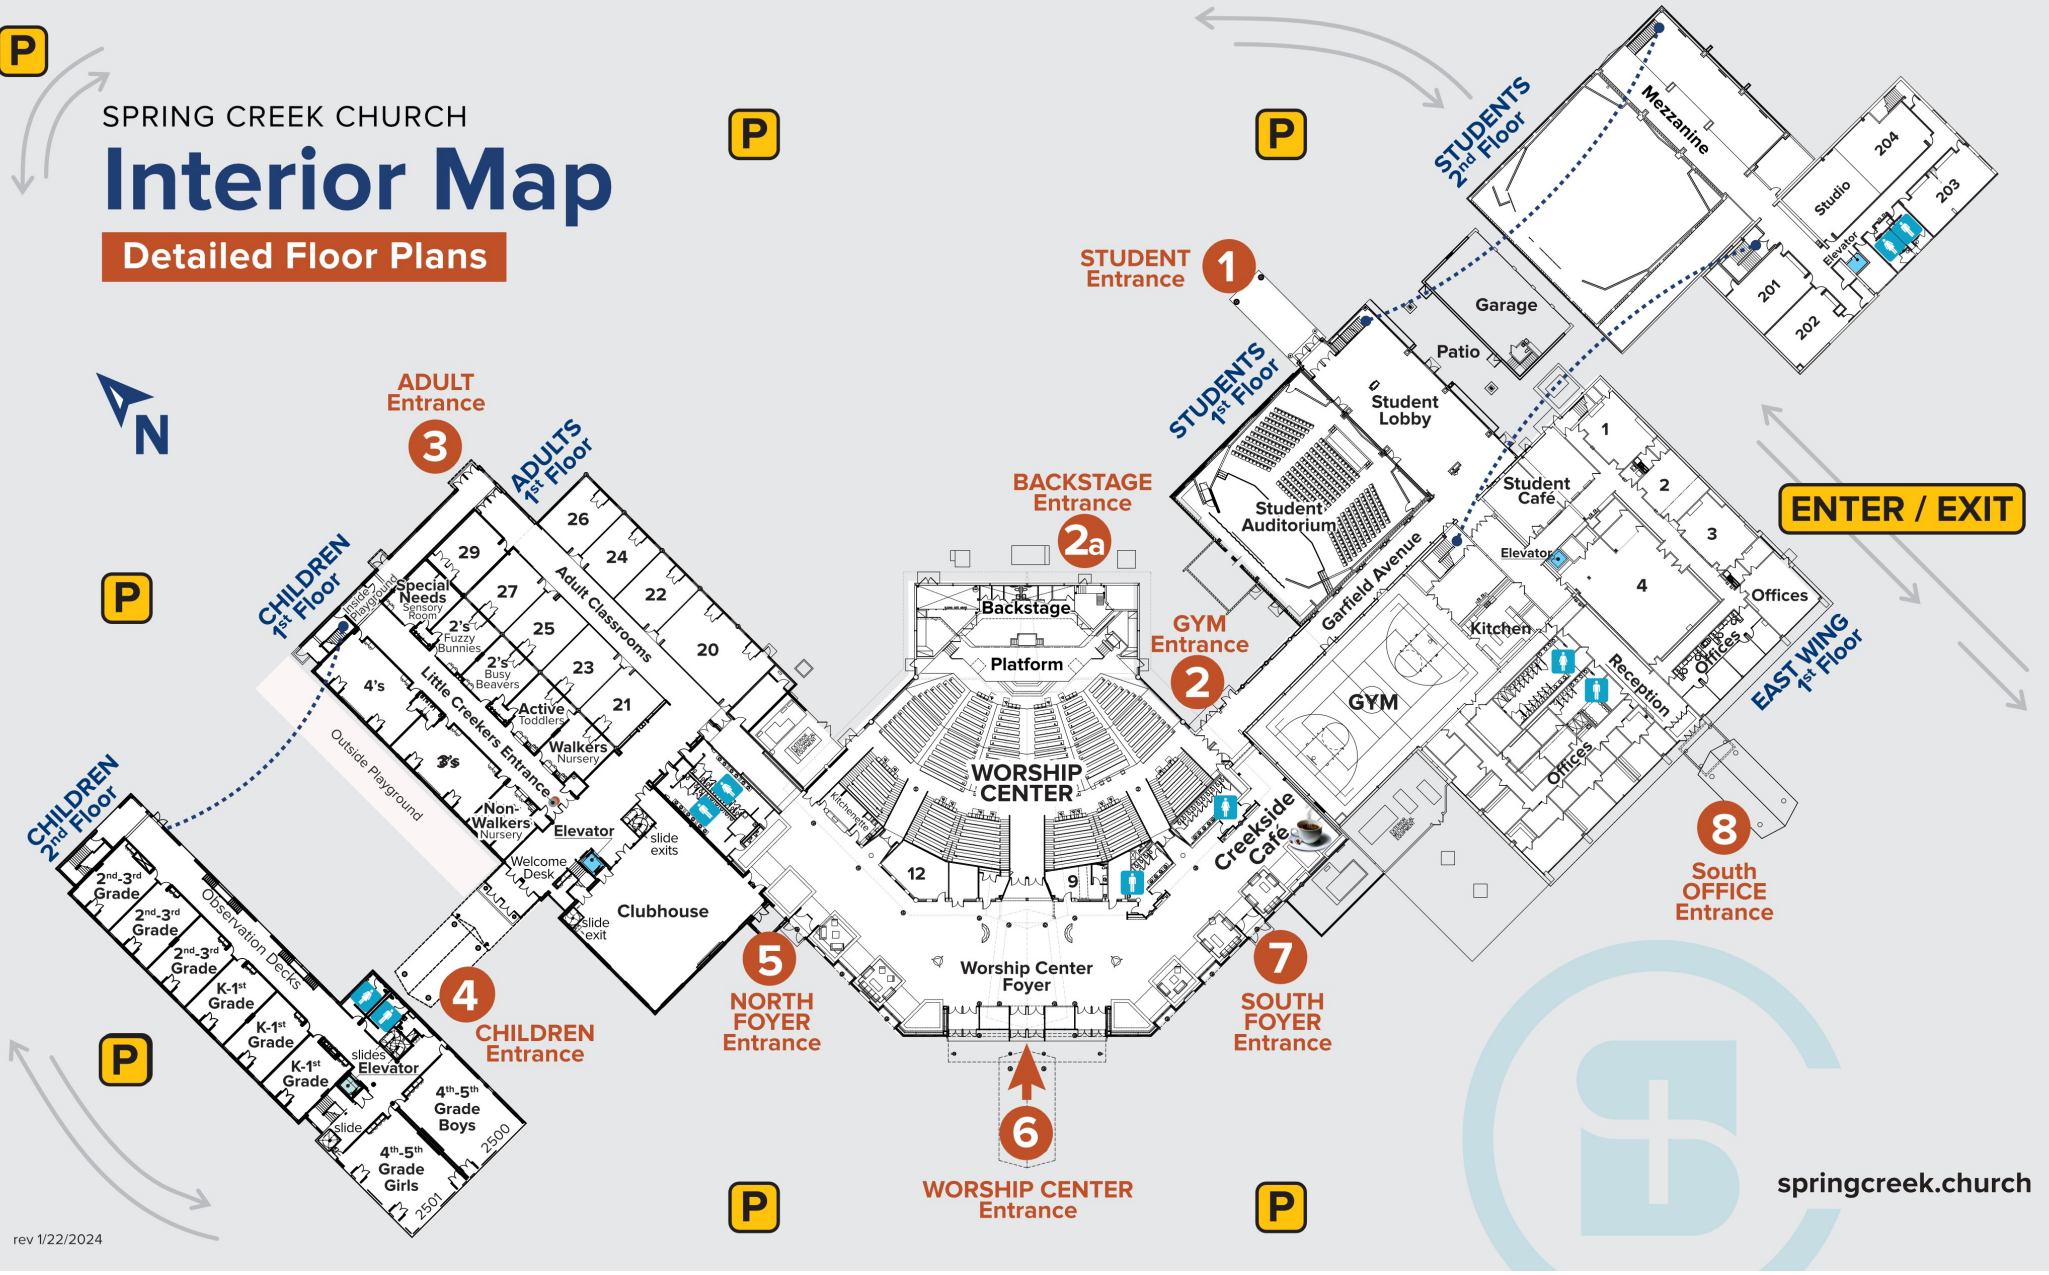

SPRING CREEK CHURCH

Interior Map

Detailed Floor Plans

rev 1/22/2024

springcreek.church